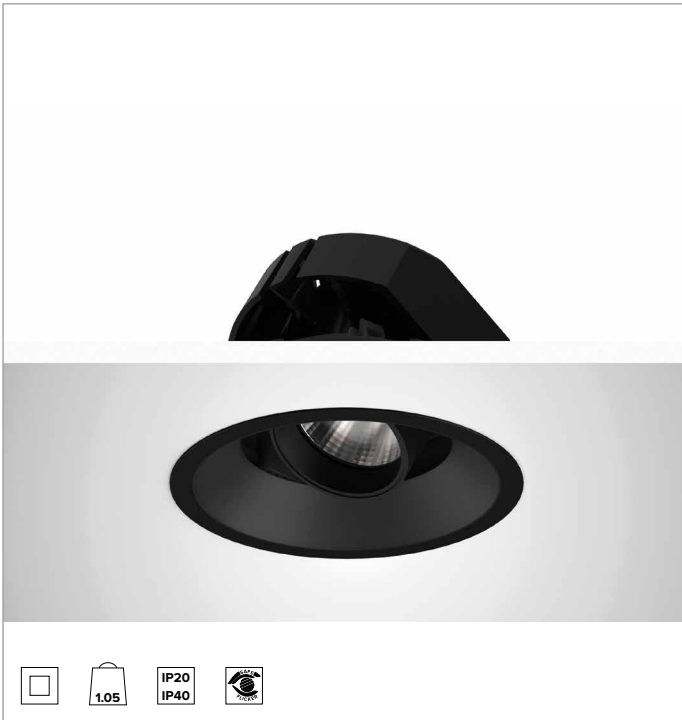

1T8641EL | CTEVO ARCHITECTURAL 160

Adjustable recessed LED projector in a trim version

		3500K	H(m)	D(m)	Emax(lx)	
		Ra90		33°		
		Fixture Power	34W	1	0.59	9446
		Source Flux	4347lm	2	1.18	2361
		Fixture Flux	3204lm	3	1.77	1050
		Efficacy	94lm/W	4	2.36	590
TS1278	Imax=2173cd/klm	Imax	9446cd	5	2.95	378

CCT nominal: 3500K

Lifetime (L80/B10): >50000h tq +25°C

ILLUMINOTECHNICAL CHARACTERISTICS

FL - precision optics with a black silicone cut off ring. Version with a convex faceted highly reflective anodised aluminium reflector and a holographic diffusion filter. UGR<19 (EN 12464-1).

Optic: REFLECTOR

Beam angles: FL (33°)

Optical efficiency: 74%

Fixture flux: 3204lm

Luminous efficacy: 94lm/W

Photobiological safety: Compliant with RG1 low risk group

MECHANICAL CHARACTERISTICS

Die-cast black painted anodised aluminium body and dissipator. Black colour cover. The optical unit can be adjusted up to 40° on the vertical plane with a mechanical beam locking system and a graduated scale, and 358° on the horizontal plane. Trim version with an integrated black ring.

Colour and finish: Deep black

Weight: 1.05Kg

Version: TRIM

Degree of protection: IP20 for recessed part

Degree of protection: IP40 for exposed part

ELECTRICAL CHARACTERISTICS

Integrated electronic ON-OFF driver.