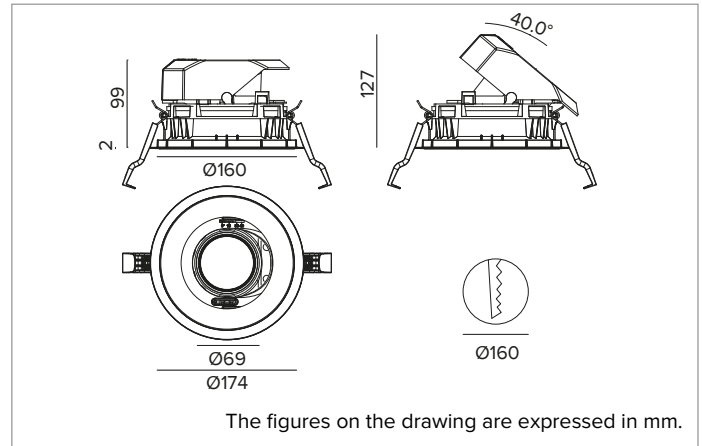

1T8641EL | CTEVO ARCHITECTURAL 160

Adjustable recessed LED projector in a trim version

		3500K	H(m)	D(m)	Emax(lx)	
		Ra90		33°		
		Fixture Power	34W	1	0.59	9446
		Source Flux	4347lm	2	1.18	2361
		Fixture Flux	3204lm	3	1.77	1050
		Efficacy	94lm/W	4	2.36	590
TS1278	Imax=2173cd/klm	Imax	9446cd	5	2.95	378

Optic: REFLECTOR

Beam angles: FL (33°)

Optical efficiency: 74%

Fixture flux: 3204lm

Luminous efficacy: 94lm/W

Photobiological safety: Compliant with RG1 low risk group

MECHANICAL CHARACTERISTICS

Die-cast black painted anodised aluminium body and dissipator. Black colour cover. The optical unit can be adjusted up to 40° on the vertical plane with a mechanical beam locking system and a graduated scale, and 358° on the horizontal plane. Trim version with an integrated black ring.